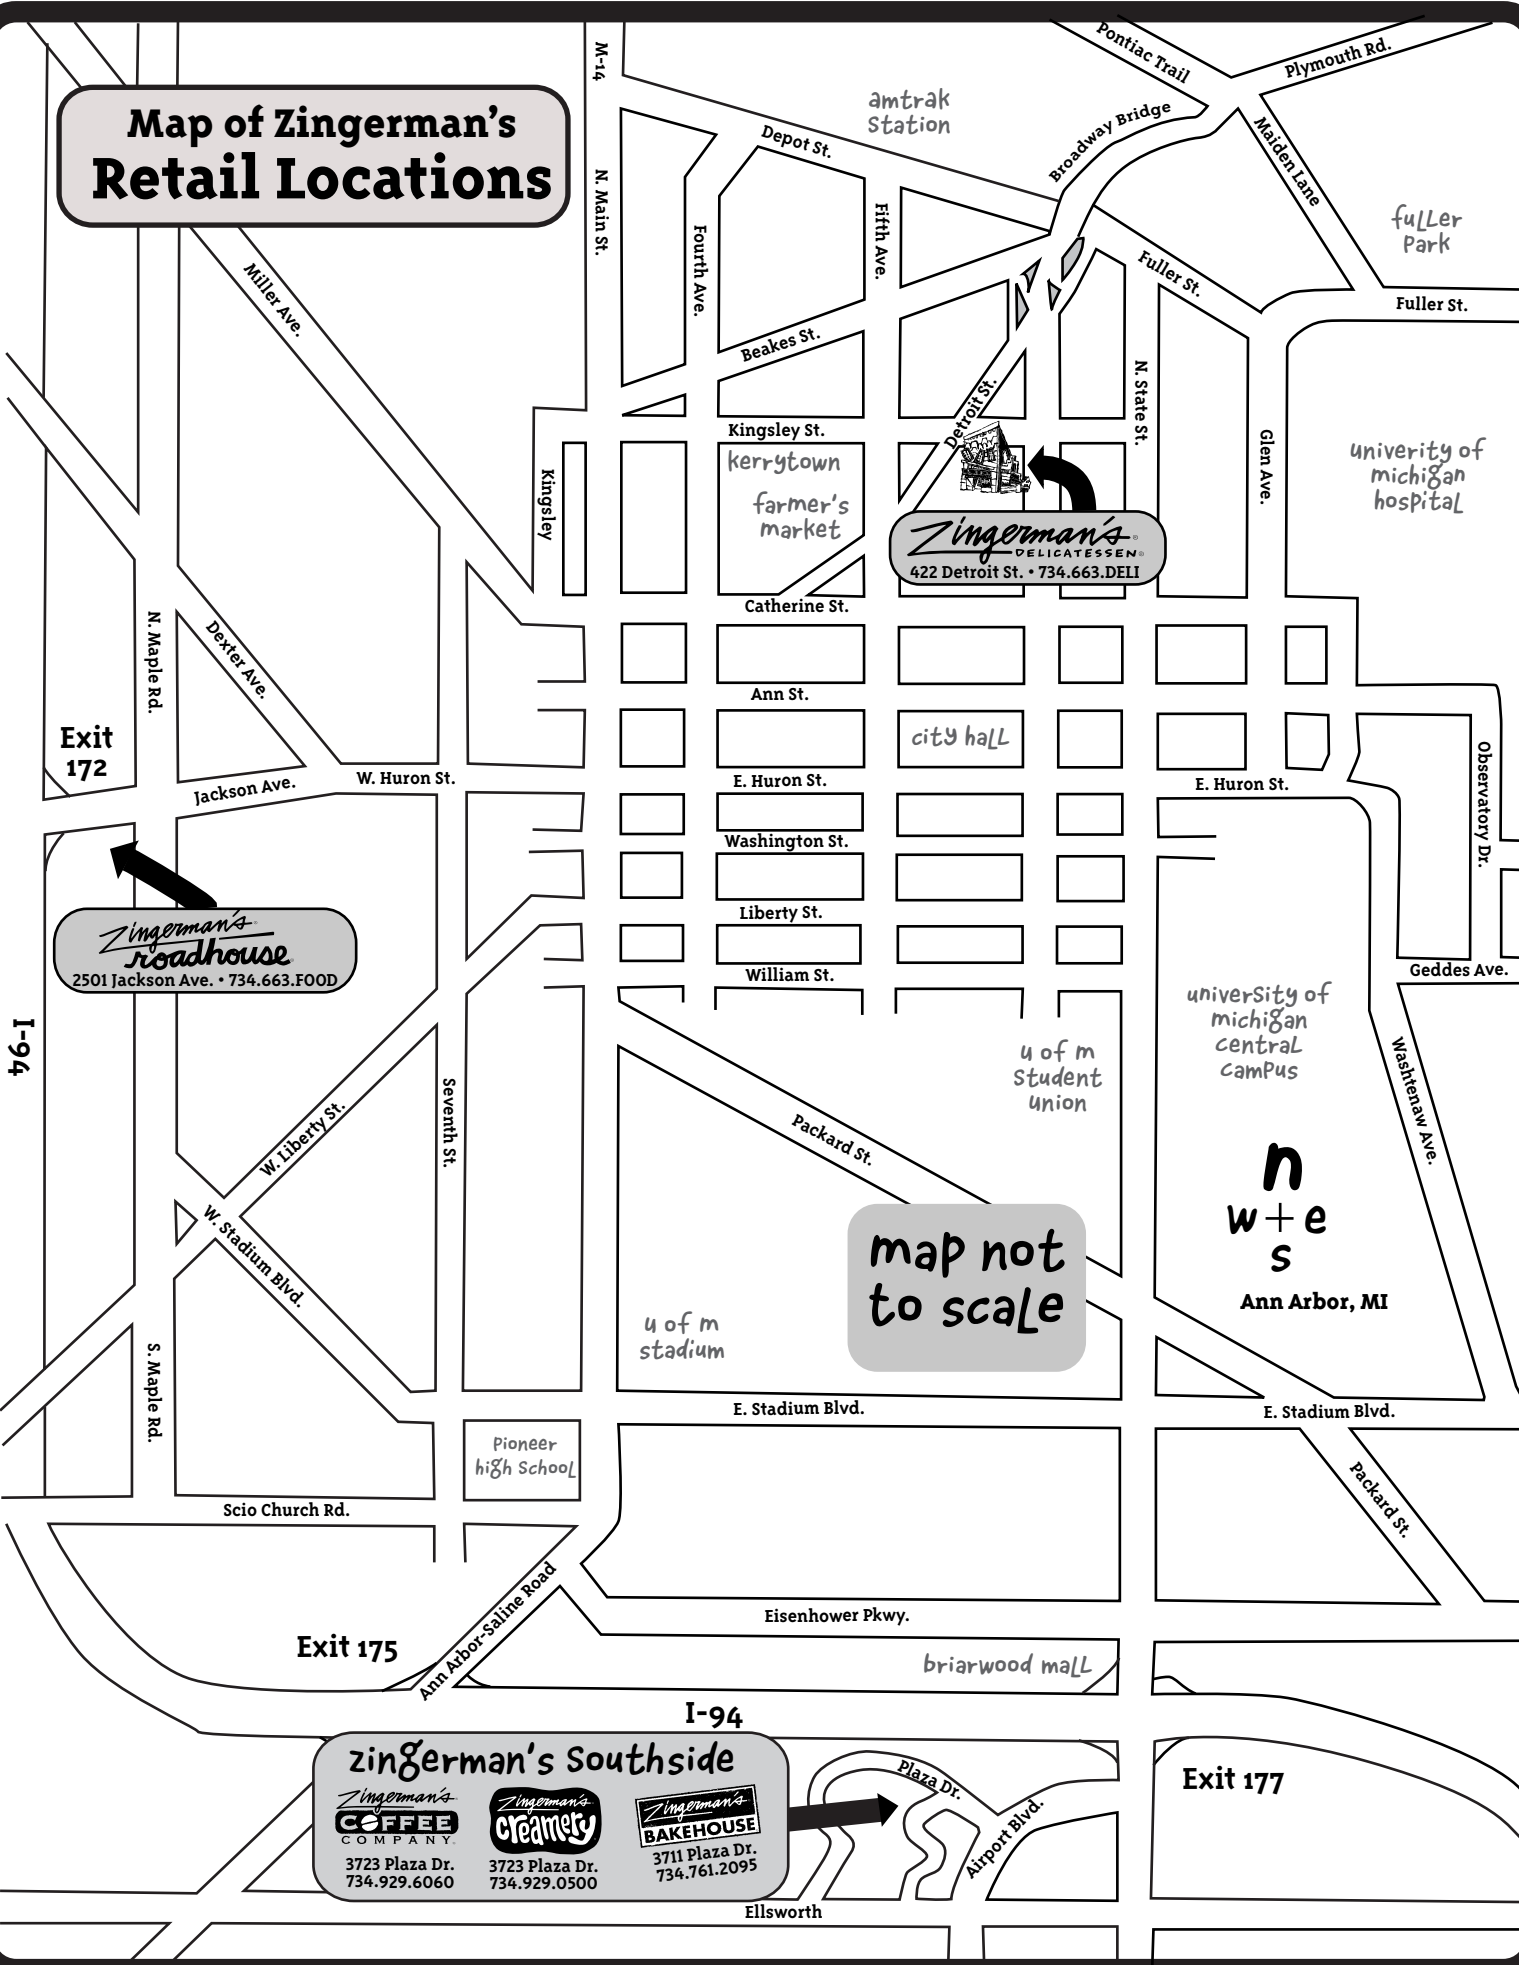

# Map of Zingerman's Retail Locations

## Map of Zingerman's Retail Locations

**Zingerman's Roadhouse**  
 2501 Jackson Ave. • 734.663.FOOD

**Zingerman's**  
 DELICATESSEN  
 422 Detroit St. • 734.663.DELI

**Zingerman's Southside**

<b>Zingerman's COFFEE COMPANY</b> 3723 Plaza Dr. 734.929.6060	<b>Zingerman's creamery</b> 3723 Plaza Dr. 734.929.0500	<b>Zingerman's BAKEHOUSE</b> 3711 Plaza Dr. 734.761.2095
---	---	--

map not to scale

n  
w + e  
s  
Ann Arbor, MI